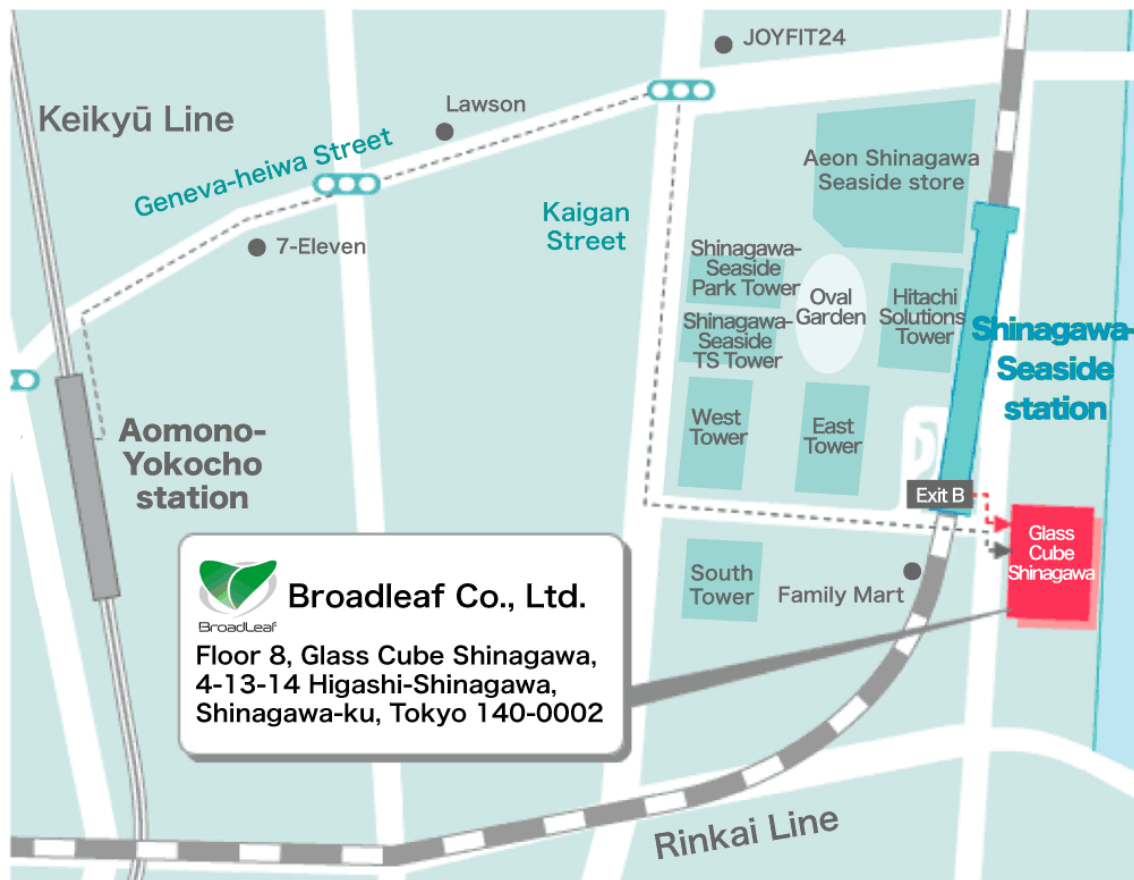

## Head Office Access Map

### Location

Floor 8, Glass Cube Shinagawa, 4-13-14 Higashi-Shinagawa, Shinagawa-ku, Tokyo 140-0002

### Railway

- 1-minute walk from Exit B of Shinagawa Seaside Station on the Rinkai Line (of Tokyo Waterfront Area Rapid Transit)
- 8-minutes walk from Aomono Yokocho Station on the Keikyū Line